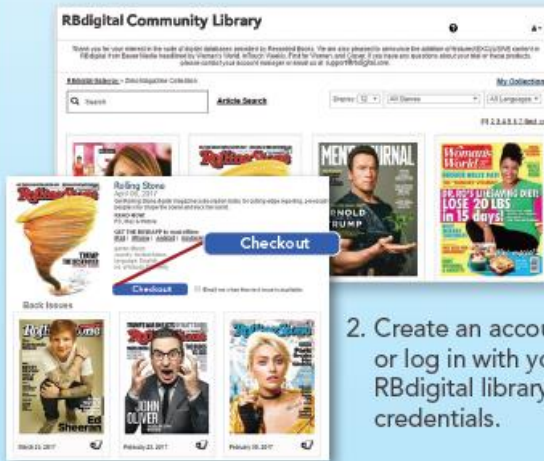

Check out your library's website or visit the information desk for more details.

Getting Started

RBdigital can be found on your library's website.

To enjoy RBdigital's wide selection of popular magazines, follow these simple instructions.

1. Browse the collection and check out any title you like by selecting the **CHECKOUT NOW** icon or clicking on the cover for more information about the publication and then selecting **CHECKOUT**.

2. Create an account and log in with your RBdigital library credentials.