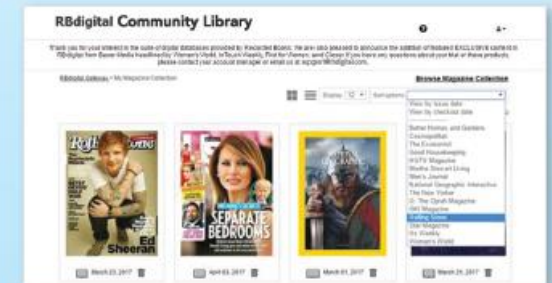

Check out your library's website or visit the information desk for more details.

Getting Started

RBdigital can be found on your library's website.

To enjoy RBdigital's wide selection of popular magazines, follow these simple instructions.

1. Browse the collection and check out any title you like by selecting the **CHECKOUT NOW** icon or clicking on the cover for more information about the publication and then selecting **CHECKOUT**.

2. Create an account and log in with your RBdigital library credentials.

3. Click **KEEP BROWSING** or **START READING**. You may also opt-in to receive email notifications of when the next issue is available.

Reading Online in Your Browser

1. Click **START READING** to instantly read your magazine on your computer or mobile-device browser. The viewer will open a second window.

2. Toggle back to the **MAGAZINE COLLECTION** tab to check out additional magazines.

Managing Your Magazines

RBdigital magazines can also be read from within your personal reading collection.

1. Select the **MY COLLECTION** link to access all of your previously checked-out magazines.
2. Click on a magazine cover or the **MY COLLECTION** icon.
3. Update display settings.
4. View your personal collection by issue date, checkout date, or specific publication.
5. Remove any unwanted magazine issue by selecting the **DELETE/TRASH** icon.